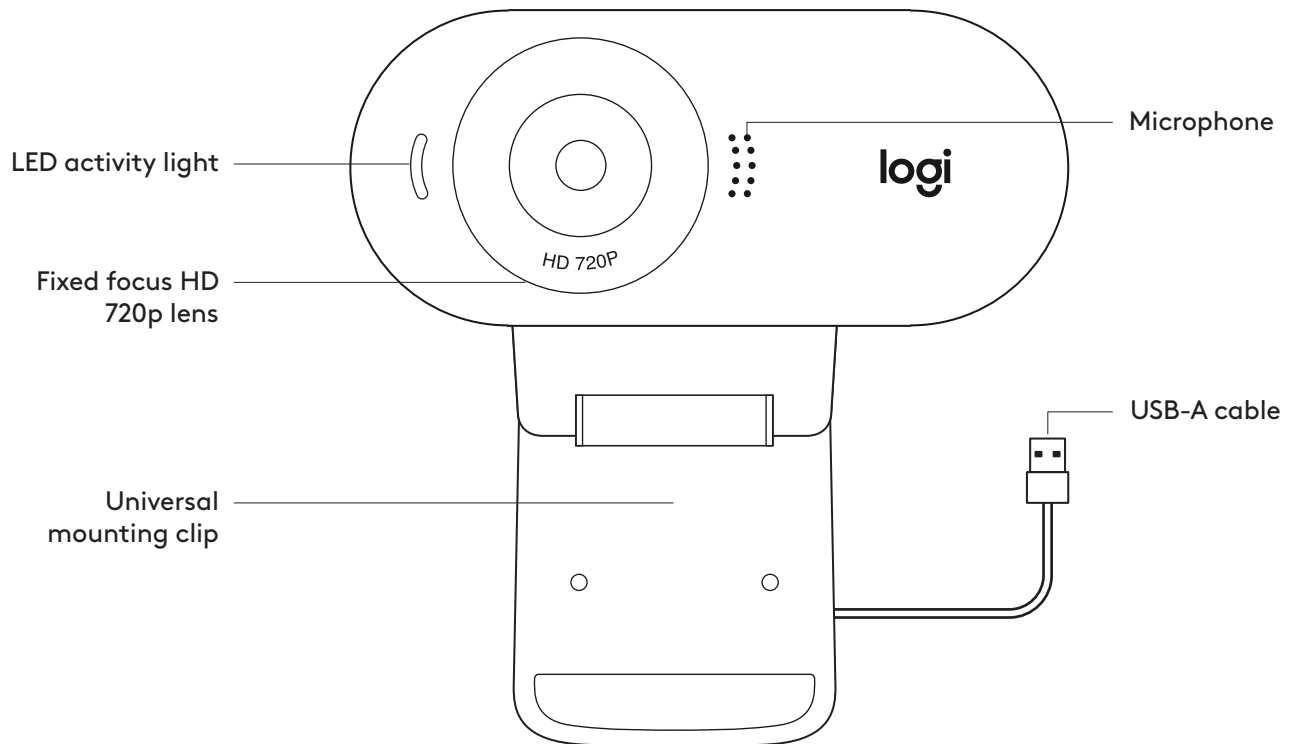

WHAT'S IN THE BOX

- 1 Webcam with 5 ft (1.5 m) attached USB-A cable
- 2 User documentation

SETTING UP THE WEBCAM

1 Place your webcam on a computer, laptop or monitor at a position or angle you desire.

2 Adjust the webcam to make sure the end on the universal mounting clip is flush with the back of your device.

3 Manually adjust the webcam up/down to the best position to frame yourself.

CONNECTING THE WEBCAM VIA USB-A

Plug the USB-A connector into the USB-A port on your computer.

SUCCESSFUL CONNECTION

LED activity light will light up when the webcam is in use by an application.

DIMENSIONS

INCLUDING FIXED MOUNTING CLIP:

Height x Width x Depth:

2.80 in (71.15 mm) x 1.23 in (31.3 mm) x 1.02 in (25.95 mm)

Cable Length: 5 ft (1.5 m)

Weight: 2.51 oz (71.2 g), including clip and cable

www.logitech.com/support/C310

www.logitech.com/support/C310

COMPONENTES DEL PRODUCTO

CONTENIDO DE LA CAJA

- 1 Cámara Web con cable USB-A fijo de 1,5 m (5 ft)
- 2 Documentación del usuario

INSTALACIÓN DE LA CÁMARA WEB

1 Coloca la cámara sobre una computadora, una laptop o un monitor, en la posición o el ángulo que desees.