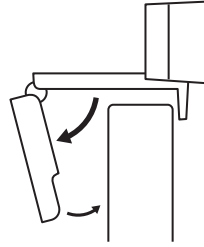

WHAT'S IN THE BOX

- 1 Webcam with 5 ft (1.5 m) attached USB-A cable
- 2 User documentation

SETTING UP THE WEBCAM

1 Place your webcam on a computer, laptop or monitor at a position or angle you desire.

2 Adjust the webcam to make sure the end on the universal mounting clip is flush with the back of your device.

3 Manually adjust the webcam up/down to the best position to frame yourself.

CONNECTING THE WEBCAM VIA USB-A

Plug the USB-A connector into the USB-A port on your computer.

SUCCESSFUL CONNECTION

LED activity light will light up when the webcam is in use by an application.

DIMENSIONS

INCLUDING FIXED MOUNTING CLIP:

Height x Width x Depth:

2.80 in (71.15 mm) x 1.23 in (31.3 mm) x 1.02 in (25.95 mm)

Cable Length: 5 ft (1.5 m)

Weight: 2.51 oz (71.2 g), including clip and cable

www.logitech.com/support/C310