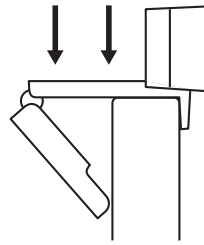

WHAT'S IN THE BOX

- 1 Webcam with 5 ft (1.5 m) attached USB-A cable
- 2 User documentation

SETTING UP THE WEBCAM

1 Place your webcam on a computer, laptop or monitor at a position or angle you desire.

2 Adjust the webcam to make sure the end on the universal mounting clip is flush with the back of your device.

3 Manually adjust the webcam up/down to the best position to frame yourself.

CONNECTING THE WEBCAM VIA USB-A

Plug the USB-A connector into the USB-A port on your computer.

SUCCESSFUL CONNECTION

LED activity light will light up when the webcam is in use by an application.

DIMENSIONS

INCLUDING FIXED MOUNTING CLIP:

Height x Width x Depth:

2.80 in (71.15 mm) x 1.23 in (31.3 mm) x 1.02 in (25.95 mm)

Cable Length: 5 ft (1.5 m)

Weight: 2.51 oz (71.2 g), including clip and cable

www.logitech.com/support/C310

DIMENSIONES

CON CLIP DE MONTAJE ACOPLADO:

Altura x Anchura x Profundidad:

71,15 mm (2,80 in) x 31,3 mm (1,23 in) x 25,95 mm (1,02 in)

Longitud del cable: 1,5 m (5 ft)

Peso: 71,2 g (2,51 oz), con clip y cable