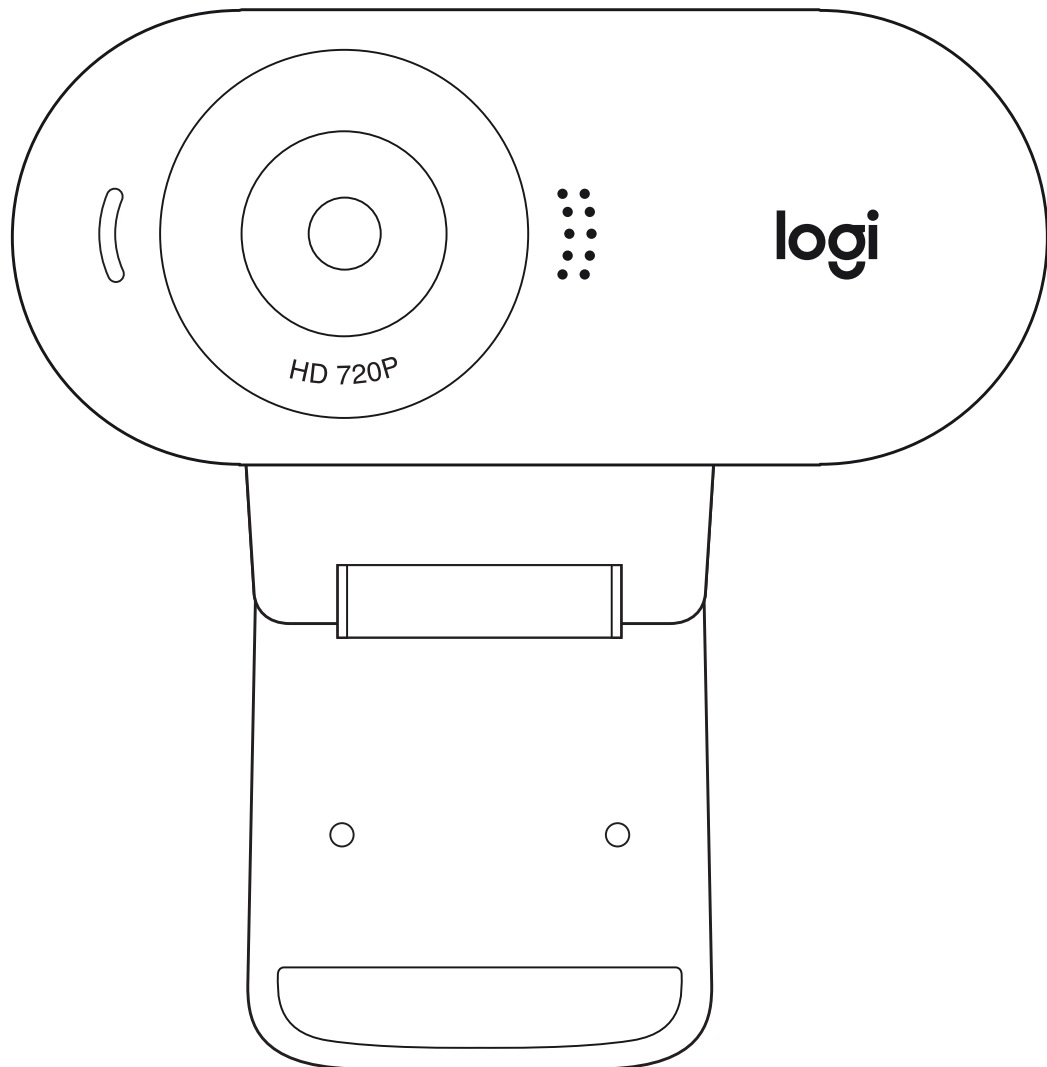

C310 HD WEBCAM

Complete Setup Guide
Guide d'installation complet

CONTENTS

English3

Français6

Español9

Português 12

KNOW YOUR PRODUCT

WHAT'S IN THE BOX

- 1 Webcam with 5 ft (1.5 m) attached USB-A cable
- 2 User documentation

SETTING UP THE WEBCAM

1 Place your webcam on a computer, laptop or monitor at a position or angle you desire.

2 Adjust the webcam to make sure the end on the universal mounting clip is flush with the back of your device.

3 Manually adjust the webcam up/down to the best position to frame yourself.

CONNECTING THE WEBCAM VIA USB-A

Plug the USB-A connector into the USB-A port on your computer.

SUCCESSFUL CONNECTION

LED activity light will light up when the webcam is in use by an application.

DIMENSIONS

INCLUDING FIXED MOUNTING CLIP:

Height x Width x Depth:

2.80 in (71.15 mm) x 1.23 in (31.3 mm) x 1.02 in (25.95 mm)

Cable Length: 5 ft (1.5 m)

Weight: 2.51 oz (71.2 g), including clip and cable

www.logitech.com/support/C310