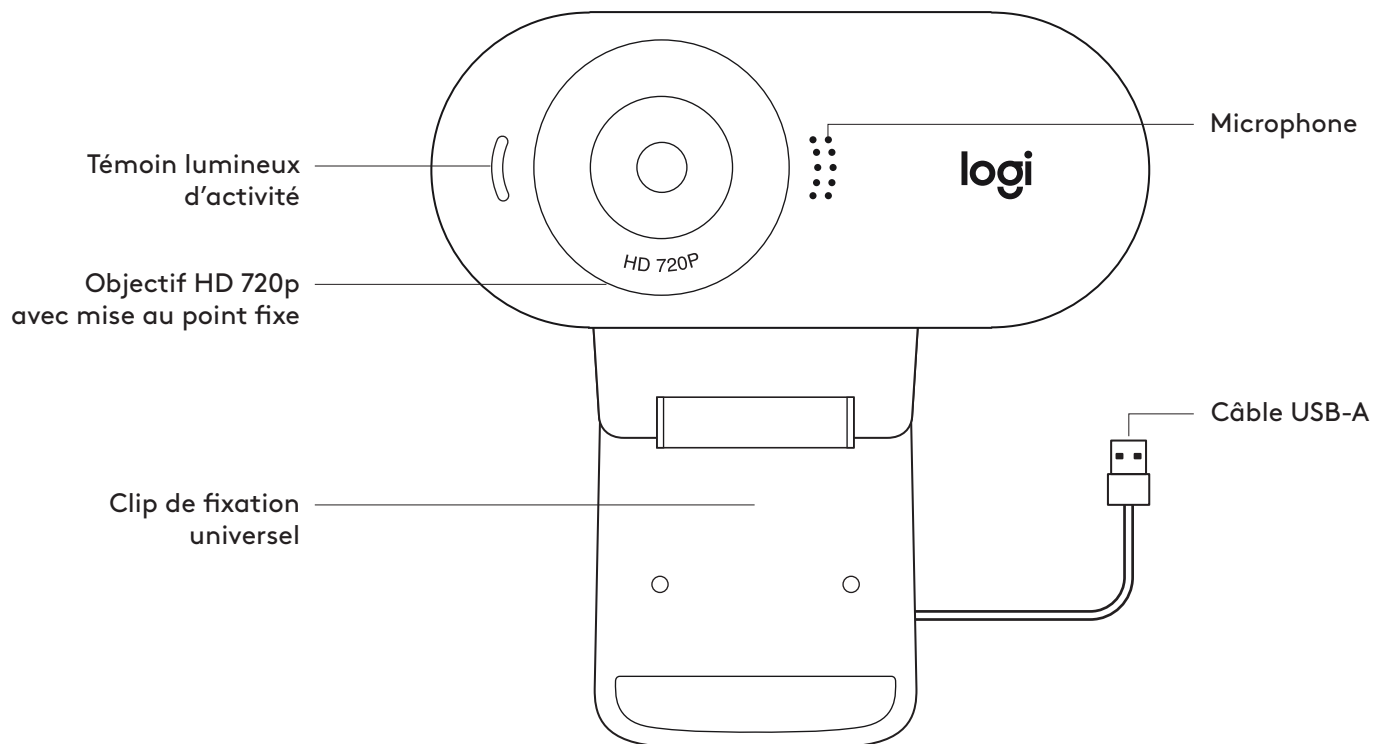

WHAT'S IN THE BOX

- 1 Webcam with 5 ft (1.5 m) attached USB-A cable
- 2 User documentation

SETTING UP THE WEBCAM

1 Place your webcam on a computer, laptop or monitor at a position or angle you desire.

2 Adjust the webcam to make sure the end on the universal mounting clip is flush with the back of your device.

3 Manually adjust the webcam up/down to the best position to frame yourself.

CONNECTING THE WEBCAM VIA USB-A

Plug the USB-A connector into the USB-A port on your computer.

SUCCESSFUL CONNECTION

LED activity light will light up when the webcam is in use by an application.

DIMENSIONS

INCLUDING FIXED MOUNTING CLIP:

Height x Width x Depth:

2.80 in (71.15 mm) x 1.23 in (31.3 mm) x 1.02 in (25.95 mm)

Cable Length: 5 ft (1.5 m)

Weight: 2.51 oz (71.2 g), including clip and cable

www.logitech.com/support/C310

PRÉSENTATION DU PRODUIT

CONTENU

- 1 Webcam avec câble USB-A de 1,5 m (5 pieds) joint
- 2 Documentation utilisateur

INSTALLATION DE LA WEBCAM

1 Placez votre webcam sur un ordinateur, un ordinateur portable ou un écran à l'angle ou dans la position de votre choix.