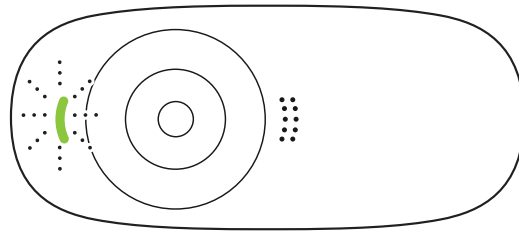

WHAT'S IN THE BOX

- 1 Webcam with 5 ft (1.5 m) attached USB-A cable
- 2 User documentation

SETTING UP THE WEBCAM

1 Place your webcam on a computer, laptop or monitor at a position or angle you desire.

2 Adjust the webcam to make sure the end on the universal mounting clip is flush with the back of your device.

3 Manually adjust the webcam up/down to the best position to frame yourself.

CONNECTING THE WEBCAM VIA USB-A

Plug the USB-A connector into the USB-A port on your computer.

SUCCESSFUL CONNECTION

LED activity light will light up when the webcam is in use by an application.

DIMENSIONS

INCLUDING FIXED MOUNTING CLIP:

Height x Width x Depth:

2.80 in (71.15 mm) x 1.23 in (31.3 mm) x 1.02 in (25.95 mm)

Cable Length: 5 ft (1.5 m)

Weight: 2.51 oz (71.2 g), including clip and cable

www.logitech.com/support/C310