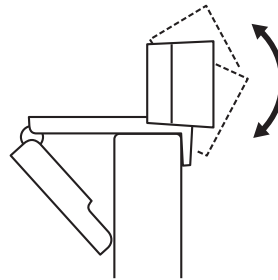

WHAT'S IN THE BOX

- 1 Webcam with 5 ft (1.5 m) attached USB-A cable
- 2 User documentation

SETTING UP THE WEBCAM

1 Place your webcam on a computer, laptop or monitor at a position or angle you desire.

2 Adjust the webcam to make sure the end on the universal mounting clip is flush with the back of your device.

3 Manually adjust the webcam up/down to the best position to frame yourself.

CONNECTING THE WEBCAM VIA USB-A

Plug the USB-A connector into the USB-A port on your computer.

SUCCESSFUL CONNECTION

LED activity light will light up when the webcam is in use by an application.

DIMENSIONS

INCLUDING FIXED MOUNTING CLIP:

Height x Width x Depth:

2.80 in (71.15 mm) x 1.23 in (31.3 mm) x 1.02 in (25.95 mm)

Cable Length: 5 ft (1.5 m)

Weight: 2.51 oz (71.2 g), including clip and cable

www.logitech.com/support/C310