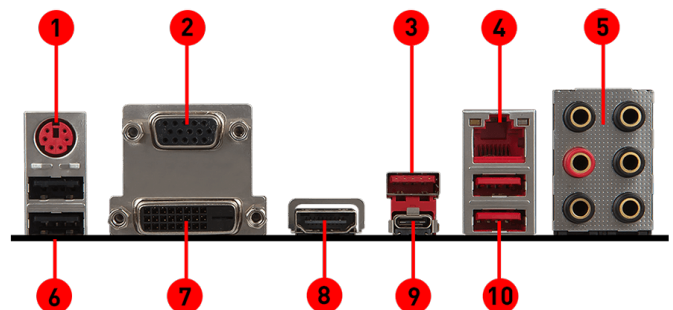

### SPECIFICATIONS

Model Name	B350 TOMAHAWK
CPU support	Supports AMD® RYZEN Series processors and 7th Gen A-series / Athlon™ Processors for socket AM4
CPU socket	AM4
Chipset	AMD® B350 Chipset
Graphics Interface	1 x PCI-E 3.0 x16 slots + 1 x PCI-E 2.0 x16 slot 2-way CrossFire
Display Interface	VGA, DVI-D, HDMI
Memory support	4 DIMMs, Dual Channel DDR4-3200(OC)
Expansion slots	2 x PCI-E x1, 2 x PCI slots
SATA / M.2 / U.2	4 x SATA 6Gb/s ports, 1 x M.2 slots
USB 3.1 Gen1	8 x USB 3.1 Gen1 (7 x Type-A, 1 x Type-C)
USB 2.0	6 x USB 2.0
LAN	10/100/1000Mbps LAN
Audio	7.1-Channel High Definition Audio
Form Factor	ATX

### FEATURES

1. DDR4 Boost: Give your DDR4 memory a performance boost
2. VR Ready: Best virtual reality game experience without latency
3. GAMING LEDs: Ambient LED lights for an awesome look & feel
4. Lightning Fast Game experience: Turbo M.2
5. Audio Boost with Nahimic 2: Reward your ears with studio grade sound quality for the most immersive gaming experience
6. GAMING LAN with LAN Protect: The best online gaming experience with lowest latency and bandwidth management
7. Military Class 4, Guard-Pro: Latest evolution in high quality components for best protection and efficiency
8. MULTI-GPU: With Steel Armor PCI-E slots. Supports AMD Crossfire™

### REAR CONNECTORS

- |                              |                                 |
|------------------------------|---------------------------------|
| 1. PS/2 GAMING Device Port   | 8. HDMI                         |
| 2. VGA Port                  | 9. USB 3.1 Gen1 Type-C Ports    |
| 3. USB 3.1 Gen1 Ports        | 10. VR Ready USB 3.1 Gen1 Ports |
| 4. Realtek® Gigabit LAN Port |                                 |
| 5. HD Audio Connectors       |                                 |
| 6. USB 2.0 Port              |                                 |
| 7. DVI-D Port                |                                 |