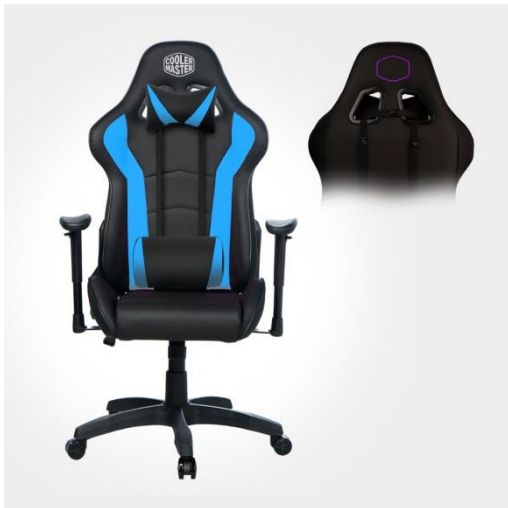

Caliber R1 Gaming Chair Blue