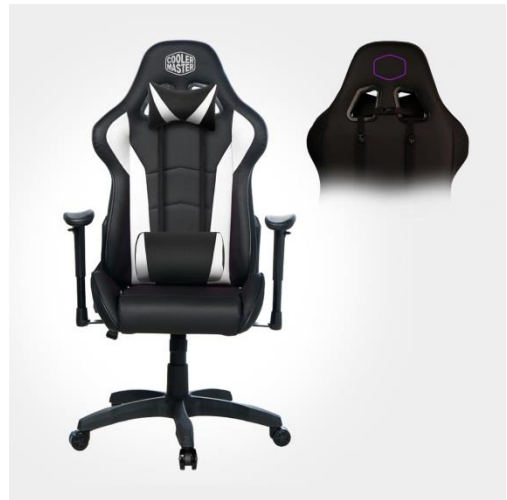

## PREMIUM COMFORT & STYLE

Cooler Master Caliber R1 is designed for comfort and style that enhances your game. With an ergonomic design and premium PU material, it is perfect for long hours of work or gameplay.

#### • PREMIUM COMFORT & STYLE

Cooler Master Caliber R1 is designed for comfort and style that enhances your game. With an ergonomic design and premium PU material, it is perfect for long hours of work or gameplay.

**Headrest and Lumbar pillow** will provide you with the best level of comfort to reduce back pain and alleviate neck strain.

## COLOR VARIATIONS

Caliber R1 Gaming Chair

Caliber R1 Gaming Chair Red

Caliber R1 Gaming Chair Blue

Caliber R1 Gaming Chair White

MODEL	P/N	SPEC	EANCODE	UPCCODE
Caliber R1 Gaming Chair	CMI-GCR1-2018	Purple and Black	4719512077603	884102050091
Caliber R1 Gaming Chair Red	CMI-GCR1-2019R	Red and Black	4719512083949	884102056437
Caliber R1 Gaming Chair Blue	CMI-GCR1-2019B	Blue and Black	4719512083956	884102056444
Caliber R1 Gaming Chair White	CMI-GCR1-2019W	White and Black	4719512083963	884102056451