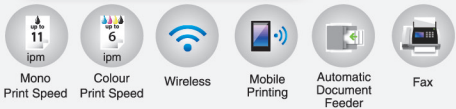

MFC-T800W

- Print / Scan / Copy / Fax
- Print speed: Up to 11ipm (mono) and 6ipm (colour)*
- Print resolution: Up to 1,200 x 6,000 dpi
- Automatic document feeder: Up to 20 sheets
- Paper tray: Up to 100 sheets
- Wireless LAN
- Mobile printing
- 1-Line LCD

brother
at your side

Smarter Design.
Bigger Savings.

BLACK
6000
page-yield*