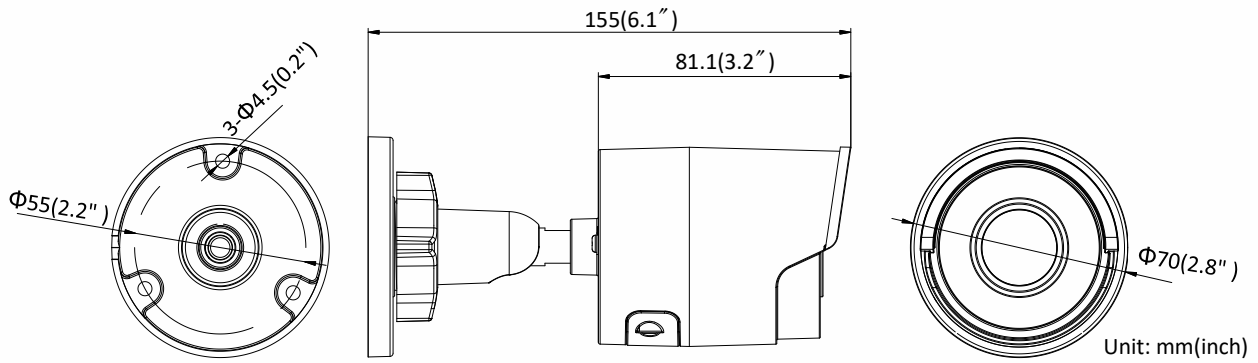

Dimension

Accessory

Distributed by

HIKVISION®

Headquarters

No.555 Qianmo Road, Binjiang District,
Hangzhou 310051, China
T +86-571-8807-5998
overseasbusiness@hikvision.com

Hikvision USA
T +1-909-895-0400
sales.usa@hikvision.com

Hikvision Italy
T +39-0438-6902
info.it@hikvision.com

Hikvision Singapore
T +65-6684-4718
sg@hikvision.com

Hikvision Africa
T +27 (0) 0351172
sale.africa@hikvision.com

Hikvision Europe
T +31-23-55-42-770
info.eu@hikvision.com

Hikvision France
T +33(0)1-85-330-450
info.fr@hikvision.com

Hikvision Oceania
T +61-2-8599-4233
salesau@hikvision.com

Hikvision Hong Kong
T +852-2151-1761

Hikvision Middle East
T +971-4-8816086
salesme@hikvision.com

Hikvision Spain
T +34-91-737-16-55
info.es@hikvision.com

Hikvision Canada
T +1-909-895-0400
sales.usa@hikvision.com

Hikvision Russia
T +7-495-669-67-99
saleru@hikvision.com

Hikvision Poland
T +48-22-460-01-50
poland@hikvision.com

Hikvision Korea
T +82-31-731-8841
sales.korea@hikvision.com

Hikvision India
T +91-22-28469900
sales@pramahikvision.com

Hikvision UK
T +01628-902140
support.uk@hikvision.com

Hikvision Brazil
T +55 11 3318-0050
Latam.support@hikvision.com