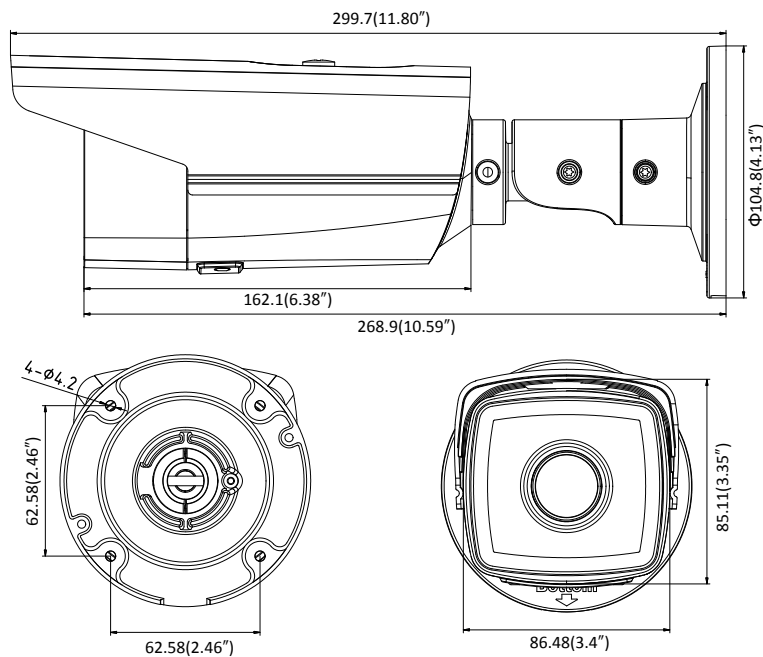

Dimensions

Unit: mm

Accessories

Distributed by

HIKVISION®

Headquarters

No.555 Qianmo Road, Binjiang District,
Hangzhou 310051, China
T +86-571-8807-5998
overseasbusiness@hikvision.com

Hikvision USA
T +1-909-895-0400
sales.usa@hikvision.com

Hikvision Australia
T +61-2-8599-4233
salesau@hikvision.com

Hikvision India
T +91-22-28469900
sales@pramahikvision.com

Hikvision Canada
T +1-866-200-6690
sales.canada@hikvision.com

Hikvision Thailand
T +662-275-9949
sales.thailand@hikvision.com

Hikvision Europe
T +31-23-5542770
sales.eu@hikvision.com

Hikvision Italy
T +39-0438-6902
info.it@hikvision.com

Hikvision Brazil
T +55 11 3318-0050
Latam.support@hikvision.com

Hikvision Turkey
T +90 (216)521 7070- 7074
sales.tr@hikvision.com

Hikvision Malaysia
T +601-7652-2413
sales.my@hikvision.com

Hikvision UK & Ireland
T +01628-902140
sales.uk@hikvision.com

Hikvision South Africa
Tel: +27 (10) 0351172
sale.africa@hikvision.com

Hikvision France
T +33(0)1-85-330-450
info.fr@hikvision.com

Hikvision Kazakhstan
T +7-727-9730667
nikia.panfilov@hikvision.ru

Hikvision Vietnam
T +84-974270888
sales.vt@hikvision.com

Hikvision UAE
T +971-4-4432090
salesme@hikvision.com

Hikvision Singapore
T +65-6684-4718
sg@hikvision.com

Hikvision Spain
T +34-91-737-16-55
info.es@hikvision.com

Hikvision Tashkent
T +99-87-1238-9438
uzb@hikvision.ru

Hikvision Hong Kong
T +852-2151-1761
info.hk@hikvision.com

Hikvision Russia
T +7-495-669-67-99
saleru@hikvision.com

Hikvision Korea
T +82-[0]31-731-8817
sales.korea@hikvision.com

Hikvision Poland
T +48-22-460-01-50
info.pl@hikvision.com

Hikvision Indonesia
T +62-21-2933759
Sales.Indonesia@hikvision.com

Hikvision Colombia
sales.colombia@hikvision.com