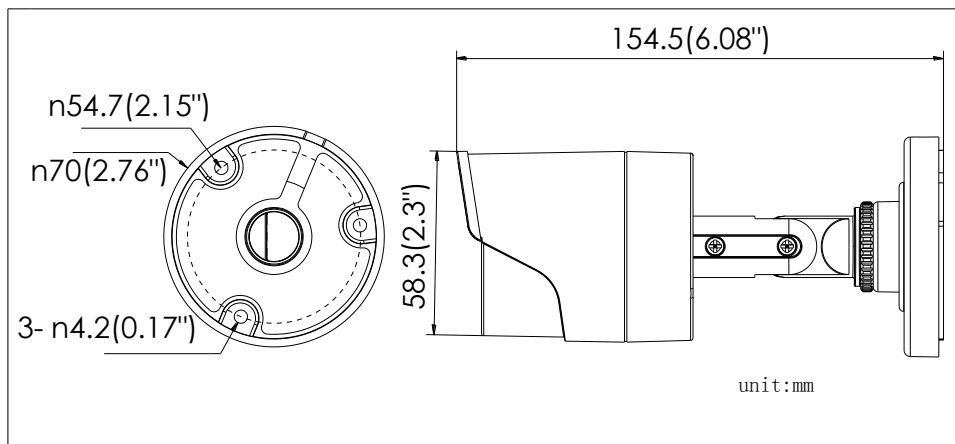

Dimensions