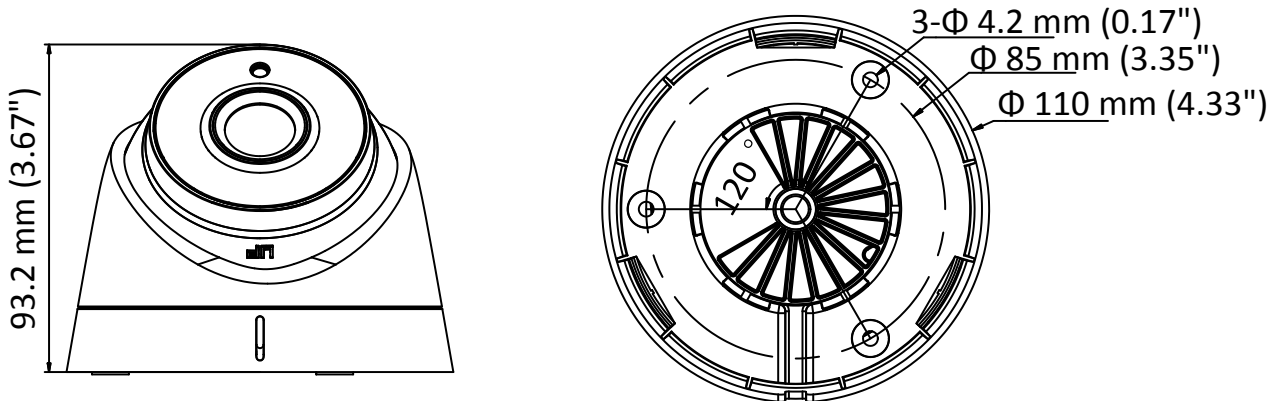

Dimensions