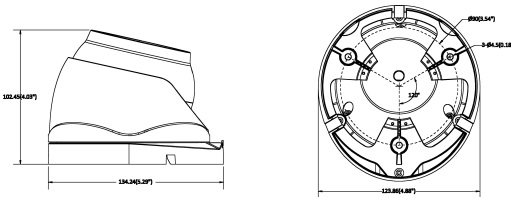

DS-2CE56D5T-IT3 HD1080p TurboHD EXIR Turret Camera

TurboHD™

EXIR

Key Features

- HD1080p Video Output
- HD-TVI Standard Technology
- True Day/Night
- OSD Menu, 3D DNR, Smart IR
- EXIR Technology, 40 Meters IR Range
- IP66 Weatherproof
- Up-the-Coax (UTC) OSD Menu Control
- 120 dB Wide Dynamic Range

Dimensions

Accessories

Indoor/Outdoor Wall Mount
WMS + P130T

Indoor Wall Mount
WM110

Video Balun
DS-1H18

Order Models

DS-2CE56D5T-IT3

DS-2CE56D5T-IT3	
Camera	
Image Sensor	1/3" progressive scan CMOS
Signal System	NTSC
Effective Pixels	1920 x 1080
Minimum Illumination	0.028 lux @ (f/2.0, AGC on), 0 lux with IR
Shutter Speed	1/25 (1/30) sec. to 1/50,000 sec.
Lens	3.6 mm, f/2.0 (2.8 mm, 6 mm, 12 mm optional) Angle of view: 80.9° (3.6 mm), 103.5° (2.8 mm), 54.3° (6 mm), 24.3° (12 mm)
Lens Mount	M12
Angle Adjustment	Pan: 0° to 360°, tilt: 0° to 90°, rotation: 0° to 360°
Day/Night	IR cut filter
Wide Dynamic Range	120 dB
Synchronization	Internal synchronization
Video Frame Rate	1080p @ 30 fps
HD Video Output	1 analog HD output
CVBS Output	1 V p-p composite output (75 Ω/BNC)
S/N Ratio	More than 52 dB
Menu	
Automatic Exposure	Globe AE/DWDR
AGC	Supported
D/N Mode	Color/BW/EXT
White Balance	ATW, AWC-SET, indoor, outdoor, manual
Motion Detection	Supported, maximum 4 zones
Privacy Mask	8, selectable color or mosaic
BLC	Supported
Anti-Flicker	On/off
Functions	Digital wide dynamic range, 3D digital noise reduction, sharpness, brightness, digital zoom, mirror
General	
Working Temperature/ Humidity	-30° C to 60° C (-22° F to 140° F) Humidity 90% or less (non-condensing)
Power Supply	12 VDC ±10%
Power Consumption	Maximum 5 W
Weather Proof Rating	IP66
IR Range	Up to 40 meters IR range
Communication	Up-the-Coax
Dimensions	φ126.7 × 102.4 mm (φ5" × 4")
Weight	300 g (0.66 lb.)