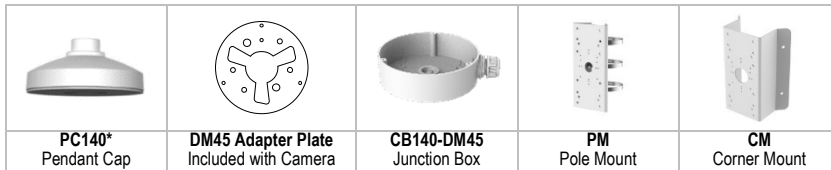

Specifications

DS-2CE5AD3T-AVPIT3ZF

Camera	
Image Sensor	2.0 megapixel progressive scan CMOS
Signal System	NTSC
Video Frame Rate	1080p @ 30 fps
Resolution	1920 (H) × 1080 (V)
Minimum Illumination	Color: 0.005 lux @ (f/1.2, AGC on), 0 lux with IR
Shutter Speed	1/30 s to 1/50,000s
Lens	2.7 mm to 13.5 mm motorized varifocal lens
Horizontal Field of View	102° to 31°
Lens Mount	φ14
Day/Night	IR cut filter
Angle Adjustment	Pan: 0° to 340°, tilt: 0° to 75°, rotate: 0° to 360°
Synchronization	Internal synchronization
WDR (Wide Dynamic Range)	>120 dB
Menu	
AGC	High/medium/low
D/N Mode	Auto/color/BW (black and white)
Image Mode	Standard/high-sat
BLC (Backlight Compensation)	Yes
WDR	Yes
3D DNR	Level 1 to 9
Language	English
Functions	Brightness, sharpness, 3D DNR, mirror, smart IR
Interface	
Video Output	1 HD analog output
Switch Button	TVI/AHD/CVI/CVBS
General	
Operating Conditions	-40° F to 140° F (-40° C to 60° C), humidity: 90% or less (non-condensation)
Power Supply	24 VAC ± 15%, 12 VDC ± 20%
Power Consumption	Maximum 9.7 W
Ingress Protection	IP67, IK10
Material	Front cover: metal, main body: plastic, bracket: metal
IR Range	Up to 230 ft (70 m)
Dimensions	3.33" × 3.62" × 10" (84.5 mm × 92 mm × 255.1 mm)
Weight	Approximately 1.92 lbs (870 g)

Accessories