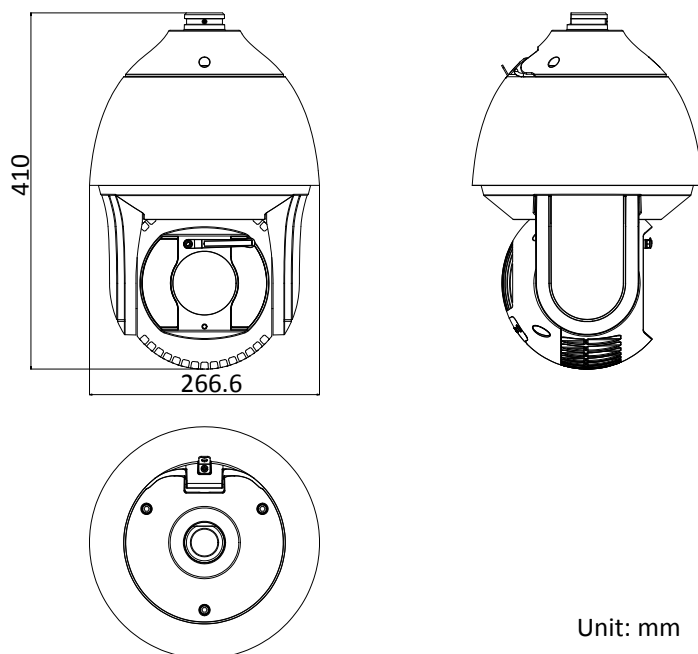

Weight	Approx. 8 kg (17.64 lb)
--------	-------------------------

DORI

The DORI (detect, observe, recognize, identify) distance gives the general idea of the camera ability to distinguish persons or objects within its field of view.

It is calculated based on the camera sensor specification and the criteria given by EN 62676-4: 2015.

DORI	Detect	Observe	Recognize	Identify
Definition	25 px/m	63 px/m	125 px/m	250 px/m
Distance (Tele)	2154.7m (7069.1 ft)	855.0 m (2805.2 ft)	430.9 m (1413.8 ft)	215.5 m (706.9 ft)

Order Model

DS-2DF8236IX-AEL (B), without wiper, 24 VAC & Hi-PoE

DS-2DF8236IX-AELW (B), with wiper, 24 VAC & Hi-PoE

Dimensions

Unit: mm

Accessory

Included:

Installation Adapter