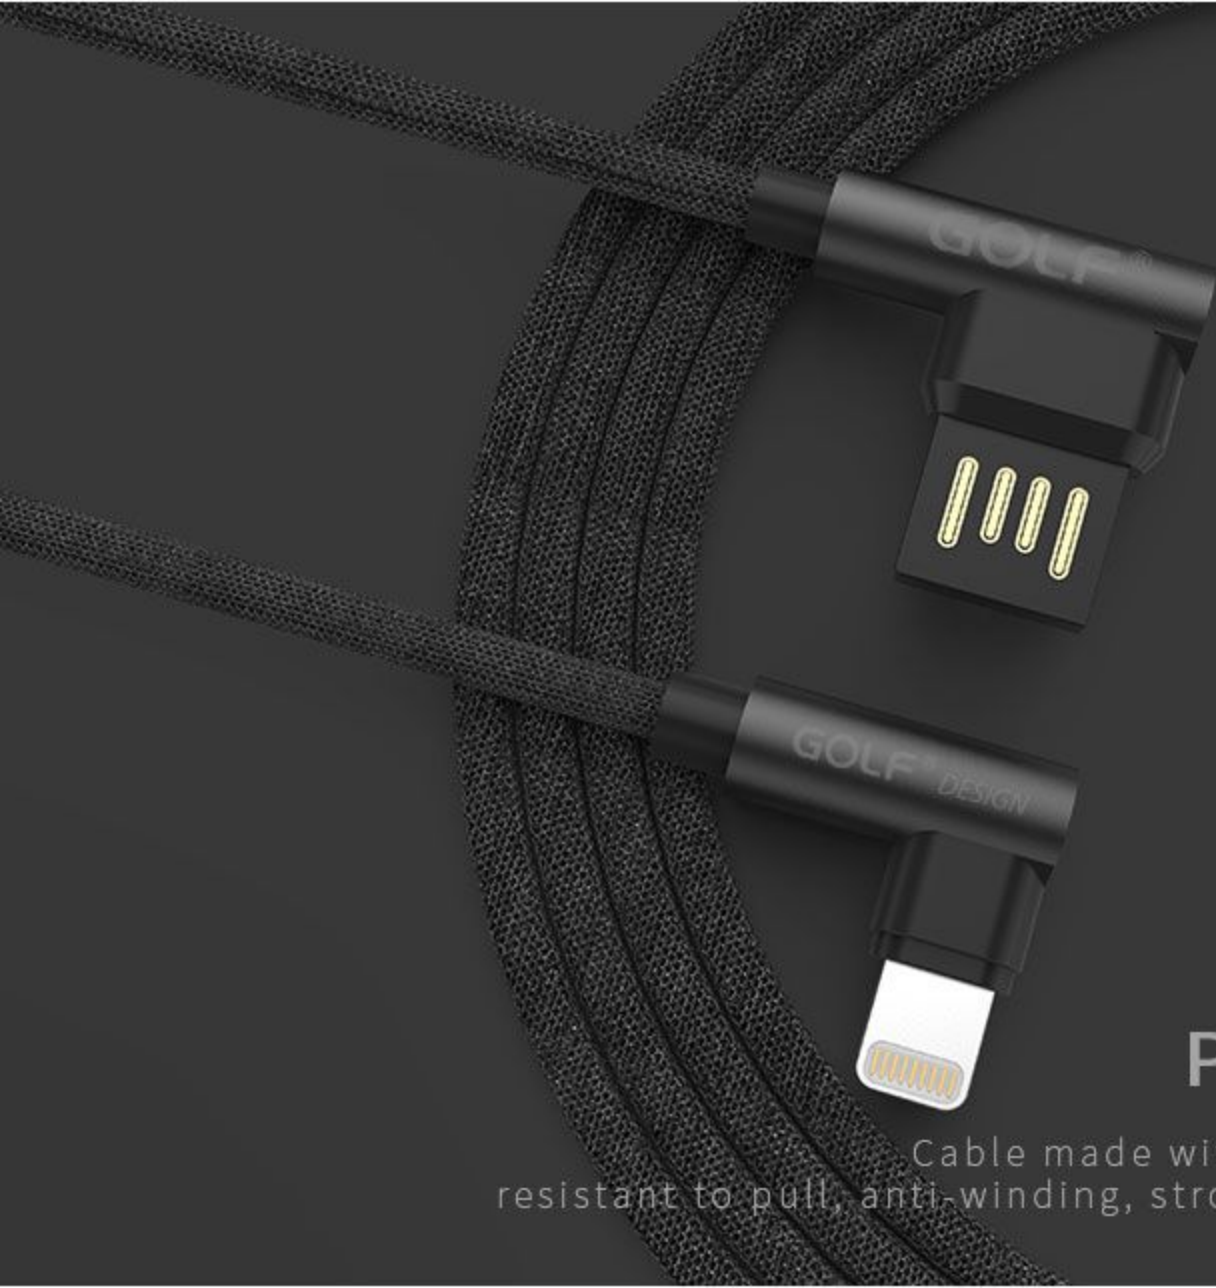

GOLF®

PUDDING

FAST CABLE

2.4A **90°** RIGHT ANGLE DESIGN

GC-48i

- 2.4A fast charging, perfectly suitable for your device.
- Durable connector (90° right angle) and cord.
- output up to 2.4A, 1 meter length.
- reversibly pluggable, more convenient.

Bending USB connector

USB double side
Charging

Reversible plugging and unplugging

USB double-sided plug, regardless of the front and back side

PUDDING

Cable made with canvas fabric resistant to pull, anti-winding, strong and durable

GC-48i Cable

Output: 2.4A

Length: 1m

Color: Red/Black/Gold

Features: thickened core, charging fast

Compatible: iPhone 5/5C/5S/6/6Plus

7/7Plus/iPad mini/iPad4 /iPad Air Perfect

support to IOS10.3 system and

high-speed transmission

Black

Red

Gold

2.4A Fast Charging
EFFICIENT CHARGING

PERFECT 90 ° CORNER

NOT EASY TO BREAK, ELBOW-SHAPE DESIGN TO AVOID
DAMAGE. HAVING MORE SPACE FOR BETTER USE

comfortable grip handfeel
whatever you want