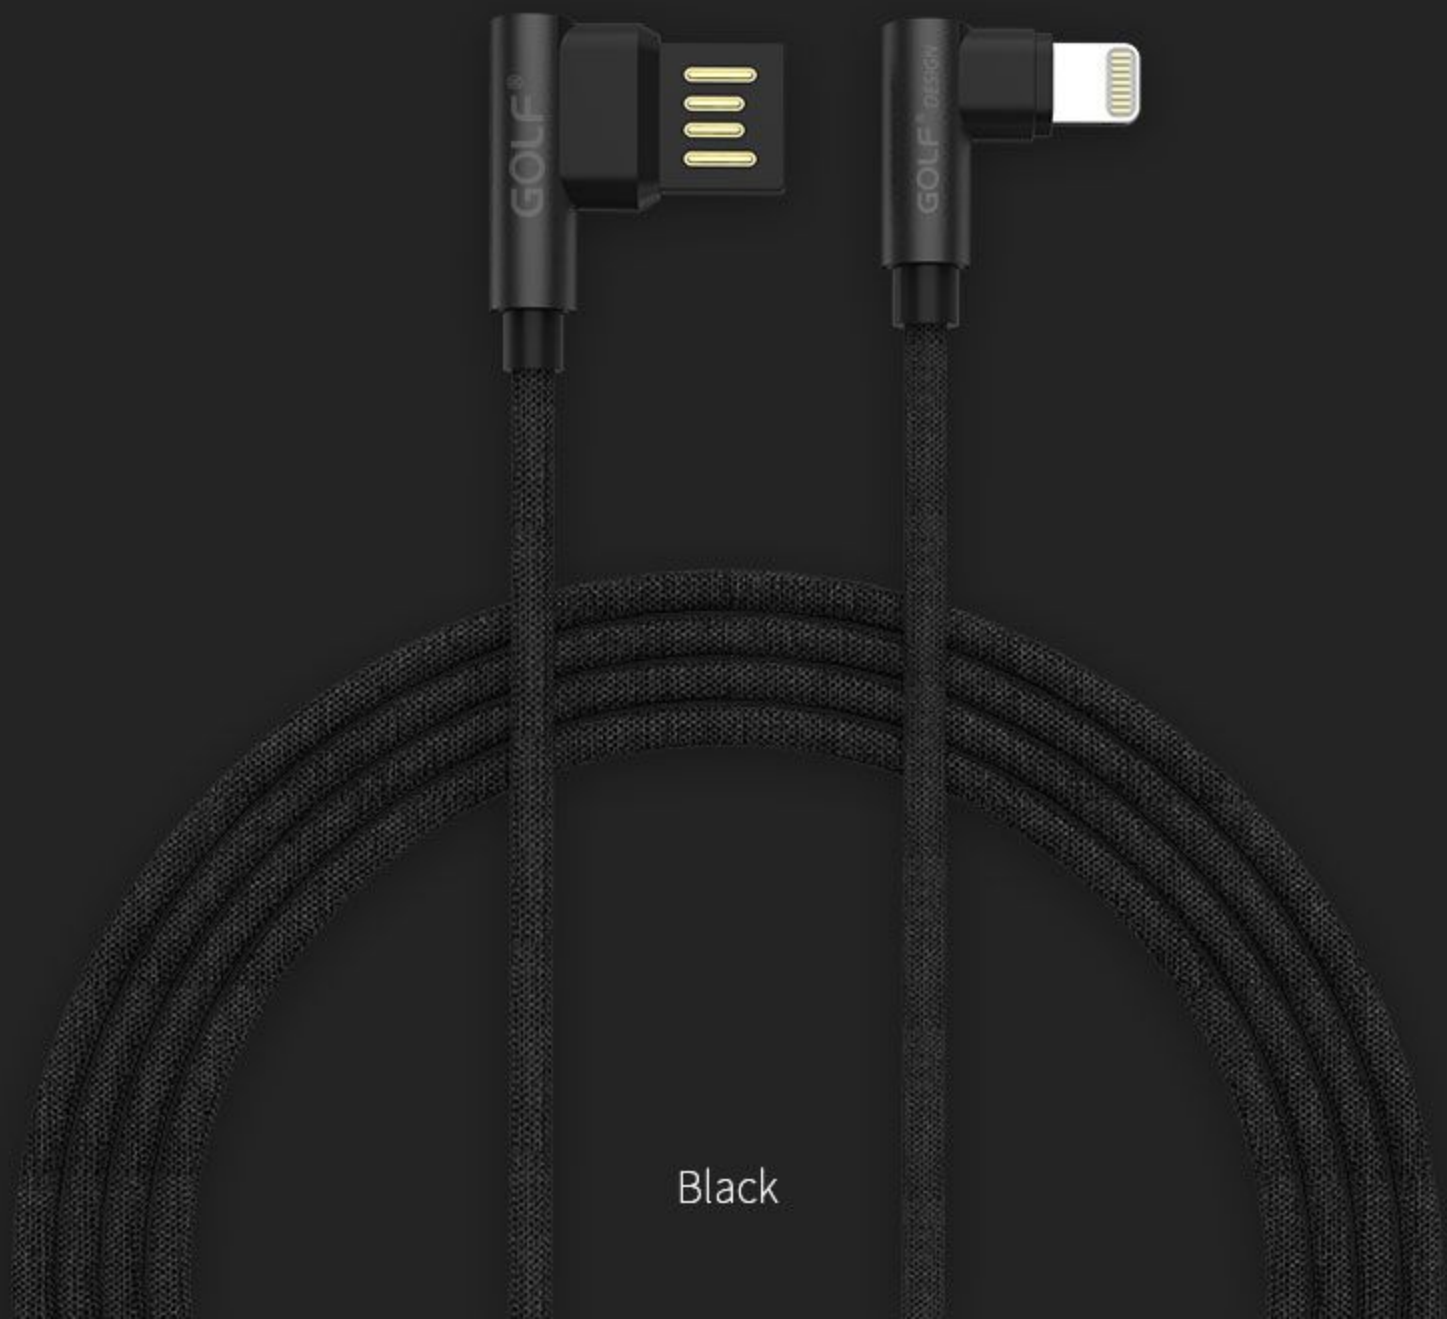

GOLF®

PUDDING

FAST CABLE

2.4A **90°** RIGHT ANGLE DESIGN

GC-48i

- 2.4A fast charging, perfectly suitable for your device.
- Durable connector (90° right angle) and cord.
- output up to 2.4A, 1 meter length.
- reversibly pluggable, more convenient.

Bending USB connector

USB double side
Charging

Reversible plugging and unplugging

USB double-sided plug, regardless of the front and back side

PUDDING

Cable made with canvas fabric resistant to pull, anti-winding, strong and durable

GC-48i Cable

Output: 2.4A

Length: 1m

Color: Red/Black/Gold

Features: thickened core, charging fast

Compatible: iPhone 5/5C/5S/6/6Plus

7/7Plus/iPad mini/iPad4 /iPad Air Perfect

support to IOS10.3 system and

high-speed transmission

Black

Red

Gold

2.4A Fast Charging
EFFICIENT CHARGING

PERFECT 90 ° CORNER

NOT EASY TO BREAK, ELBOW-SHAPE DESIGN TO AVOID
DAMAGE. HAVING MORE SPACE FOR BETTER USE

comfortable grip handfeel
whatever you want