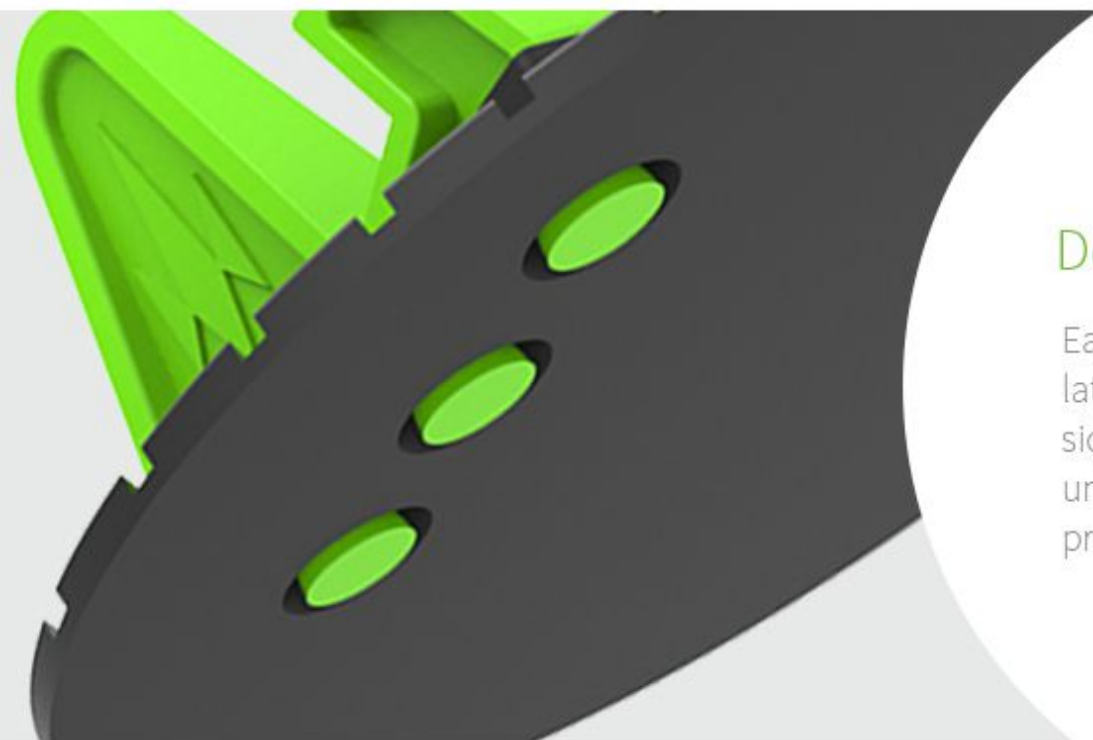

GOLF®

HUMANIZED DESIGN STRONG ADHESION
Ergonomic design Better visual effects

MULTIFUNCTIONAL APPLICATIONS

SIMPLE

Quality is in the details, for every detail we try to do better

Silicone gripping arm

Using natural, non-poisonous silicone material, Moderate hardness, Not only can support the phone, But also not damage mobile phone

Strong adhesion

Soft silicone anti-slip material, which can firmly adhere to the plane or the curve table for effective and stable support.

Detachable design

Easy installation and uninstallation, The fixing holes on both sides, very easy to install and uninstall, Convenient and practical