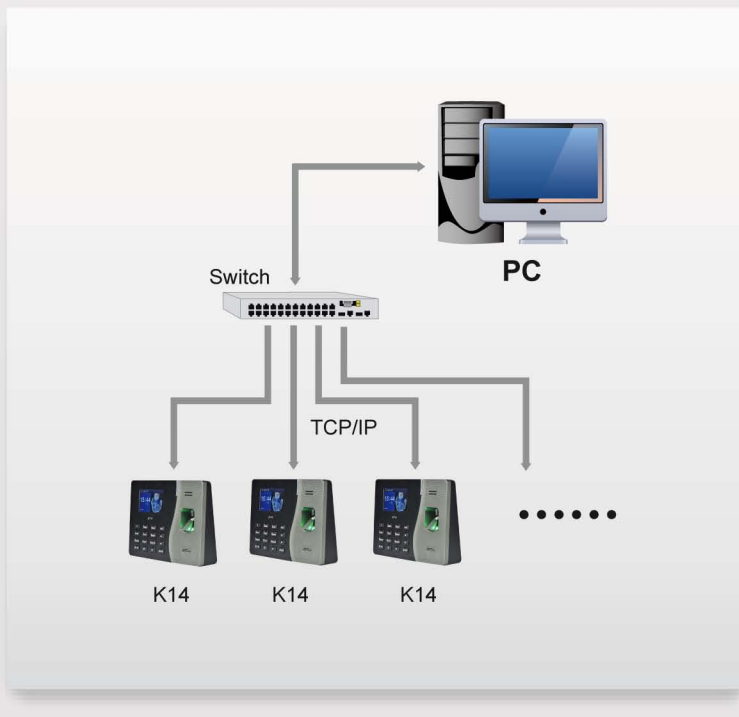

## K14 Internet SSR Fingerprint Time Clock

### Introduction

K14 is an innovation biometric fingerprint reader for Time & Attendance applications, offering unparalleled performance using an advanced algorithm for reliability, precision and excellent matching speed. With SSR report (Self-Service-Recorder) stored in the time clock. The 2.8 inch TFT can display more information vividly, including fingerprint image quality and verification result etc. TCP/IP communication is standard and make sure the data transmission between terminal and PC can be easily done within several seconds, it is the best choice for small chain stores.

## Features:

- \* TCP/IP ,USB Host
- \* Color TFT screen with GUI Interface for easy of use
- \* Built-in latest fingerprint algorithm V10.0
- \* Built-in SSR Excel Software, Openoffice.org ,libreOffice
- \* Multi Languages
- \* Function keys to select the IN or Out status of the punches
- \* Real-Time1-touch data backup

## Specifications:

Display	2.8 inches TFT Screen
Fingerprint Capacity	500
Transaction Capacity	50,000
Communication	TCP/IP USB HOST
Standard Functions	Scheduled-bell, SMS, Work Code, DLST, SSR Report, Self-Service Query, Automatic Status Switch , T9 Input, 9 Digit User ID , ID Card
Power Supply	5V DC 2A
Operating Temperature	0 °C- 45 °C
Operating Humidity	20% - 80%
Dimension(W×H×D)	185X140X30 mm