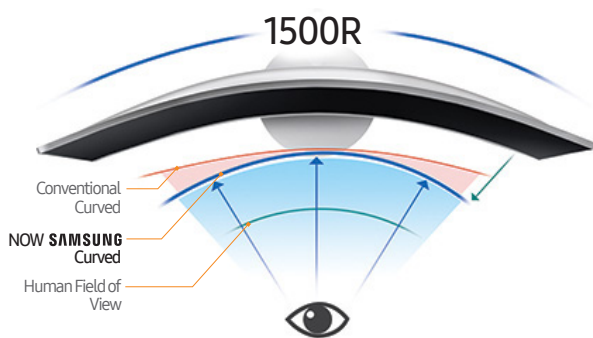

* Connectivity varies by the model

Ultra WQHD for incredible image detail and a wider workspace

Ultra WQHD enables a screen resolution of 3440x1440 — 2.5 times the pixel density of Full HD — that delivers razor-sharp images. The greater pixel density also creates a wider screen workspace, so you see more content at once without much effort scrolling and zooming when web surfing or viewing large files such as spreadsheets.

* Resolution varies by the model

WHY CHOOSE SAMSUNG CURVED MONITOR?

Curved Monitor
Quantum dot display

2 MOST ERGONOMIC CURVED SCREEN FOR THE ULTIMATE VIEWING EXPERIENCE

Curved like your eyes for proven viewing comfort

Samsung's deepest 1500R curved screen is precision engineered to match the natural curvature of your eyes more closely than any other monitor. In a study conducted by the Department of Ophthalmology at Seoul National University Hospital, the deeper curve resulted in reduced eyestrain compared to flat-screens or other less curved monitors.