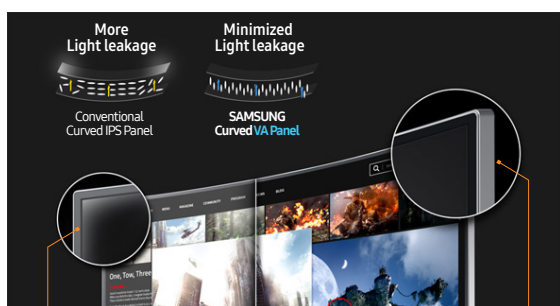

WHY CHOOSE SAMSUNG CURVED MONITOR?

Curved Monitor
Quantum dot display

3 INCREDIBLY VIBRANT PICTURE QUALITY

More accurate and life-like colors with Quantum Dot Technology

Supporting up to approximately 125% sRGB color space, Quantum Dot technology delivers not only more colors than conventional monitors but also colors that are brighter and crisper, particularly reds and greens. And because every monitor is factory calibrated, you can be sure you always see the most accurate and life-like images.

* Quantum Dot technology is available for CF791 only

Conventional Curved Monitor

SAMSUNG Curved Monitor

Best in class 3000:1 contrast ratio with minimal light leakage

Samsung's advanced VA panel technology minimizes light leakage across the entire screen and corners and delivers a 3000:1 contrast ratio for deep blacks and brilliant whites in even the darkest and brightest scenes.