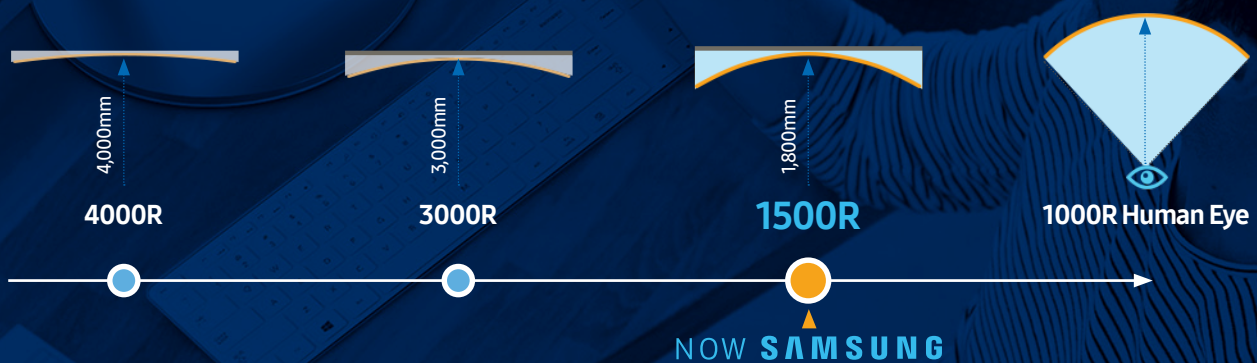

WHY CHOOSE CURVED MONITOR?

THE ERGONOMICALLY IDEAL MONITOR IS CURVED

Following the natural curvature of the human eye, a curve is the ergonomically ideal screen form. Because its edges and center are a more uniform distance from your eyes, a curved screen offers the most comfortable viewing experience and reduces eye strain when viewing for extended periods.

SAMSUNG'S MOST CURVED SCREEN FOR THE ULTIMATE VIEWING EXPERIENCE.

True to its tradition as a display innovator, Samsung leads the industry in advancing curved screen technology and design. From the 4000R to the current 1500R and ultimately the 1000R screen — with a curve perfectly matching the human eye's natural field of view — Samsung consistently sets new standards in curved monitor technology and delivers the most comfortable, vivid, and immersive viewing experience possible.

CURVED MONITOR VIEWING COMFORT VALIDATED BY 3rd PARTY

Clinical test by Harvard medical school

A clinical study (*) conducted by Dr. Gang Luo, Assistant Professor of Medicine, Harvard Medical School and Dr. Eli Peli, Professor of Medicine, Harvard Medical School showed that, when performing nearly one hour of intensive visual tasks, fewer users reported eyestrain and blurred vision with a curved monitor than flat monitor.

Clinical test by Seoul National University Hospital

Research by Seoul National University Hospital, Samsung's curved monitors to be more effective in reducing eyestrain than its flat monitors. And the greater the curvature of the monitor's screen, the more effective it proved in reducing eyestrain.

Eye Comfort Validation by TUV Rheinland

The greater eye comfort provided by Samsung curved monitors compared to flat monitors has been validated the globally recognized German certification institute TUV Rheinland.