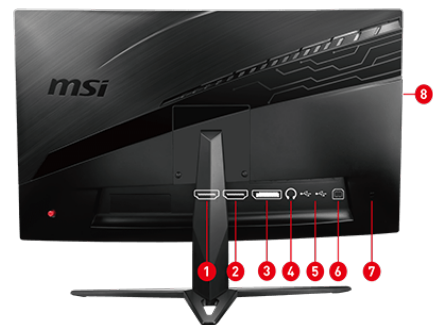

Keep your headset in an easy to access space with the built-in headset hanger.

Frameless Design

With the narrow bezel, you will not even notice the monitor at all in the heat of the moment.

FreeSync technology

CONNECTIONS

- 1. 1x HDMI
- 2. 1x HDMI
- 3. 1x Display Port
- 4. 1x Headset
- 5. 2x USB 2.0 Type A
- 6. 1x USB 2.0 Type B
- 7. 1x Kensington Lock
- 8. Headset Hanger