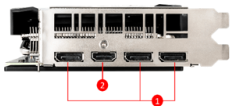

msi

GRAPHICS CARD

GeForce RTX 2060 SUPER™ VENTUS OC

SPECIFICATION

Model Name	GeForce® RTX 2060 SUPERTM VENTUS OC
Graphics Processing Unit	NVIDIA® GeForce® RTX 2060 SUPER™
Interface	PCI Express x16 3.0
Cores	2176 Units
Core Clocks	Boost:1665 MHz
Memory Speed	14 Gbps
Memory	8GB GDDR6
Memory Bus	256-bit
Output	DisplayPort x 3 (v1.4) / HDMI 2.0b x 1
HDCP Support	2.2
Power consumption	175 W
Power connectors	8-pin x 1
Recommended PSU	550 W
Card Dimension(mm)	231 x 128x 42 mm
Weight (Card / Package)	758 g / 1198 g
DirectX Version Support	12 API
OpenGL Version Support	4.5
Maximum Displays	4
VR Ready	Y
G-SYNC® technology	Y
Adaptive Vertical Sync	Y
Digital Maximum Resolution	7680x4320

CONNECTIONS

1. DisplayPort
2. HDMI

FEATURE

DUAL FAN THERMAL DESIGN

Dual fans covers more area of heatsink to take heat away more efficiently.

TORX FAN 2.0

Award-winning fan design combining two different fin designs for cool & quiet gaming.