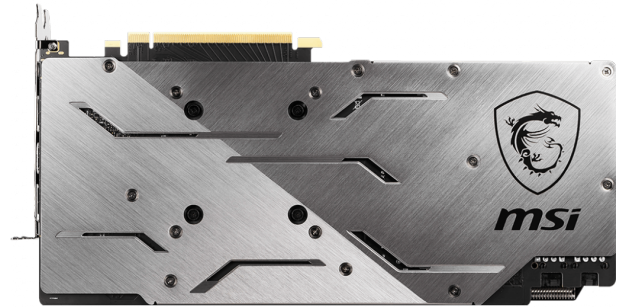

msi

GRAPHICS CARD

GeForce RTX 2070 GAMING Z 8G

SPECIFICATION

Memory	8GB GDDR6
Graphics Processing Unit	NVIDIA® GeForce RTX™ 2070
Interface	PCI Express x16 3.0
Boost / Base Core Clock	Boost: 1830 MHz Bast: 1410 MHz
Memory Interface	256-bit
Memory Clock Speed (MHz)	14 Gbps
Output	DisplayPort x 3 (v1.4) / HDMI 2.0b x 1 / USB Type-C x1
Virtual Reality Ready	Y
Digital Maximum Resolution	7680 x 4320
Maximum Displays	4
HDCP Support	2.2
DirectX Version Support	12 API
OpenGL Version Support	4.5
Card Dimension(mm)	307 x 155 x 50 mm
Card Weight (g)	1485 g / 2033 g
Power consumption (W)	225 W
Recommended PSU (W)	550W
Power Connectors	8-pin x 1, 6-pin x 1
Accessories	Graphics Card Support Bracket x 1

FEATURE

TORX FAN 3.0

Award-winning fan design combining two different fin designs for cool & quiet gaming.

DOUBLE BALL BEARINGS

Strong and lasting core for the TORX Fan 3.0 to provide years of smooth and silent gaming.

Mastery of Aerodynamics

Using groundbreaking aerodynamic techniques, the heatsink is optimized for efficient heat dissipation.

ZERO FROZR

Eliminates fan noise by stopping the fans in low-load situations so you can focus on your game.

CUSTOM PCB

An optimized PCB design with enhanced power delivery provides a solid base for high performance gaming.

GeForce RTX 2070 GAMING Z 8G

CONNECTIONS

1. DisplayPort
2. HDMI
3. USB Type-C

SOLID BACKPLATE