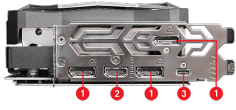

Mastery of Aerodynamics

Using groundbreaking aerodynamic techniques, the heatsink is optimized for efficient heat dissipation.

ZERO FROZR

Eliminates fan noise by stopping the fans in low-load situations so you can focus on your game.

CUSTOM PCB

An optimized PCB design with enhanced power delivery provides a solid base for high performance gaming.

GeForce RTX 2070 GAMING Z 8G

CONNECTIONS

1. DisplayPort
2. HDMI
3. USB Type-C

SOLID BACKPLATE