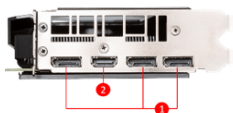

CONNECTIONS

1. DisplayPort
2. HDMI

FEATURE

DUAL FAN THERMAL DESIGN

Dual fans covers more area of heatsink to take heat away more efficiently.

TORX FAN 2.0

Award-winning fan design combining two different fin designs for cool & quiet gaming.

Solid Black Backplate

Increases toughness of the card to prevent bending while complementing the sleek MSI GAMING design.

OC PERFORMANCE

MSI OC graphics cards are equipped with higher clock speeds out of the box for increased performance.

MSI Afterburner

The ultimate overclocking software with advanced control options and real-time hardware monitor.

VR Ready

Certified to provide the performance required for a smooth experience in your VR adventures.

NVIDIA® G-SYNC®

Gives you more of what you want in a gaming experience. Incredibly smooth, tear-free gameplay at refresh rates up to 240 Hz.