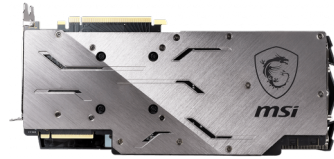

# msi

GRAPHICS CARD

# GeForce RTX 2080 SUPER™ GAMING X TRIO

## SPECIFICATION

<b>Model Name</b>	GeForce® RTX 2080 SUPER™ GAMING X TRIO
<b>Graphics Processing Unit</b>	NVIDIA® GeForce® RTX 2080 SUPER™
<b>Interface</b>	PCI Express x16 3.0
<b>Cores</b>	3072 Units
<b>Core Clocks</b>	Boost: 1845 MHz
<b>Memory Speed</b>	15.5 Gbps
<b>Memory</b>	8GB GDDR6
<b>Memory Bus</b>	256-bit
<b>Output</b>	DisplayPort x 3 (v1.4) / HDMI 2.0b x 1 / Type-C x1
<b>HDCP Support</b>	2.2
<b>Power consumption</b>	250 W
<b>Power connectors</b>	8-pin x 2
<b>Recommended PSU</b>	650 W
<b>Card Dimension(mm)</b>	328 x 140 x 56.5 mm
<b>Weight (Card / Package)</b>	1531 g / 2345 g
<b>DirectX Version Support</b>	12 API
<b>OpenGL Version Support</b>	4.5
<b>Multi-GPU Technology</b>	NVIDIA® NVLink™ (SLI-Ready), 2-way
<b>Maximum Displays</b>	4
<b>VR Ready</b>	Y
<b>G-SYNC® technology</b>	Y
<b>Adaptive Vertical Sync</b>	Y
<b>Digital Maximum Resolution</b>	7680x4320

### TORX FAN 3.0

Award-winning fan design combining two different fin designs for cool & quiet gaming.