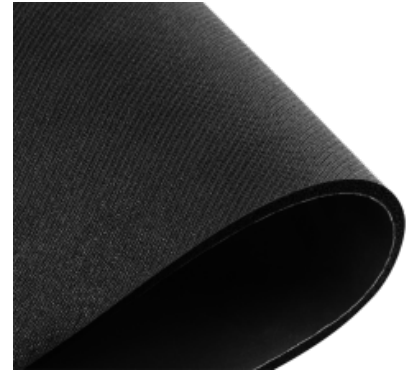

**msi**

GAMING GEAR  
**MSI GAMING SHIELD MOUSEPAD**

#### SPECIFICATIONS

<b>Surface</b>	Micro-texture textile surface
<b>Base</b>	Natural Rubber Base
<b>Dimensions (mm)</b>	320mm (W) x 220mm (L) x 5mm (H)

#### FEATURES

- Ultra-smooth, Low-friction Textile Surface
- Non-Slip Natural Rubber Base
- 5mm Thick
- For both laser and optical mice

For more information check our [Product page](#)  
This datasheet was generated on Mar 31 2018