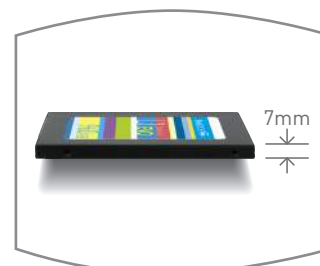

Specification

Item	Specification
Model	L3 EVO
Interface	SATA III
Capacity	120GB / 240GB / 480GB / 960GB*
Performance	ATTO: 120GB Read: 530MB/s Max ; Write: 400MB/s Max** 240GB Read: 530MB/s Max ; Write: 470MB/s Max** 480GB Read: 530MB/s Max ; Write: 500MB/s Max** 960GB Read: 530MB/s Max ; Write: 500MB/s Max**
	Crystal Disk Mark: 120GB Read: 500MB/s Max ; Write: 360MB/s Max** 240GB Read: 500MB/s Max ; Write: 430MB/s Max** 480GB Read: 500MB/s Max ; Write: 470MB/s Max** 960GB Read: 500MB/s Max ; Write: 470MB/s Max**
	120GB 4K Random Read/Write: 70K/20K IOPS max** 240GB 4K Random Read/Write: 80K/35K IOPS max** 480GB 4K Random Read/Write: 85K/50K IOPS max** 960GB 4K Random Read/Write: 85K/60K IOPS max**
Voltage	DC 5V
Dimensions	100 x 69.9 x 7 mm
Operation Temperature	0°C ~ 70°C
Humidity	0°C to 55°C / 5% ~ 95% RH, non-condensing
Vibration	20G (non-operating)
Shock	1500G
MTBF	1,000,000 hours
System Requirements	Windows XP / Vista / 7 / 8 / 8.1, Linux Kernel 2.6.31, or later***
Warranty	3 years

Notes: *1GB=1,000,000,000 Bytes. In OS system, it would be displayed as 1,000,000,000 Bytes / 1024 / 1024 / 1024 = 0.93GB

**Transmission speed will vary according to different hardware / software conditions, therefore the data can only be used for basic reference.

***Desktop or notebook computer with a SATA III interface