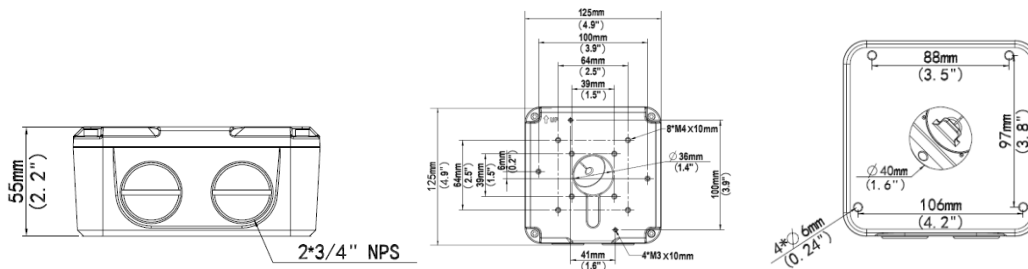

# TR-JB07-A-IN 7-inch Junction Box

## Specifications

Model	TR-JB07-IN
Application	Outdoor or indoor cable junction box for IPC2XX and IPC74X series(Extra back outlet)
Dimensions	125mmx125mmx55mm (4.9" x4.9" x2.2")
Weight	0.74kg(1.63lb)
Material	Aluminium alloy

## Dimensions