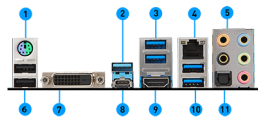

## SPECIFICATIONS

<b>Model Name</b>	Z370 SLI PLUS
<b>CPU Support</b>	Supports 8th Gen Intel® Core™ / Pentium® / Celeron® processors
<b>CPU Socket</b>	LGA 1151
<b>Chipset</b>	Intel® Z370 Chipset
<b>Graphics Interface</b>	3 x PCI-E 3.0 x16 slots 2-way SLI / 3-way CrossFire
<b>Display Interface</b>	DVI-D, HDMI
<b>Memory Support</b>	4 DIMMs, Dual Channel DDR4-4000(OC)
<b>Expansion Slots</b>	3 x PCI-E x1 slots
<b>SATA / M.2 / U.2</b>	6 x SATA 6Gb/s ports, 2 x Turbo M.2 slots
<b>USB 3.1 Gen2</b>	2 x USB 3.1 Gen2 (Type A+C)
<b>USB 3.1 Gen1</b>	8 x USB 3.1 Gen1
<b>USB 2.0</b>	6 x USB 2.0
<b>LAN</b>	Intel® I219-V Gigabit LAN
<b>Audio</b>	8-Channel(7.1) HD Audio with Audio Boost 4
<b>Form Factor</b>	ATX

## CONNECTIONS

1. PS/2 Combo Port
2. USB 3.1 Gen 2
3. USB 3.1 Gen 1
4. LAN Port
5. HD Audio Connectors
6. USB 2.0 Port
7. DVI-D Port
8. LIGHTNING USB 3.1 Gen2 Type-C
9. HDMI
10. USB 3.1 Gen 1
11. Optical S/PDIF-Out